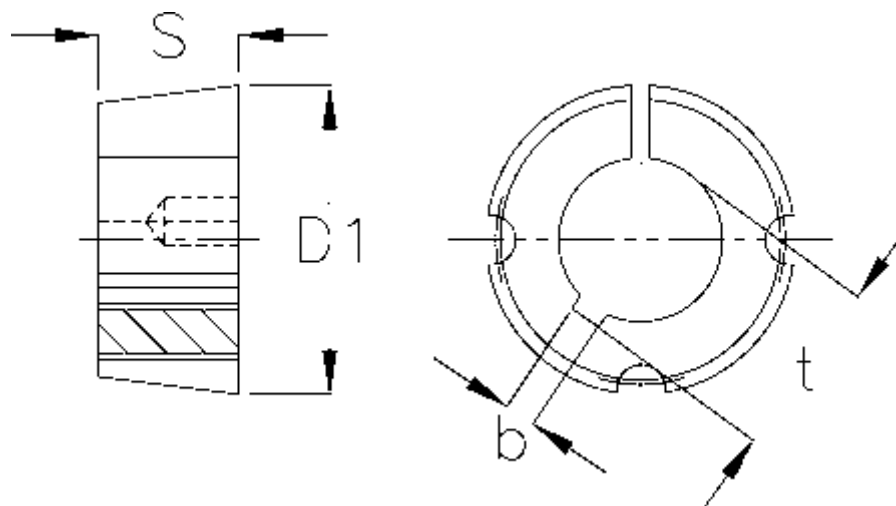

Article number: 6160401610038

Description: Taper bush 1610 bore $\varnothing 38$ mm

Measures

b	= 10
Bore	= 38
Bush type	= 1610
D1	= 57
S	= 25,4
Screw size	= 3/8 x 5/8"
t	= 41.3
Transmission moment	= 486